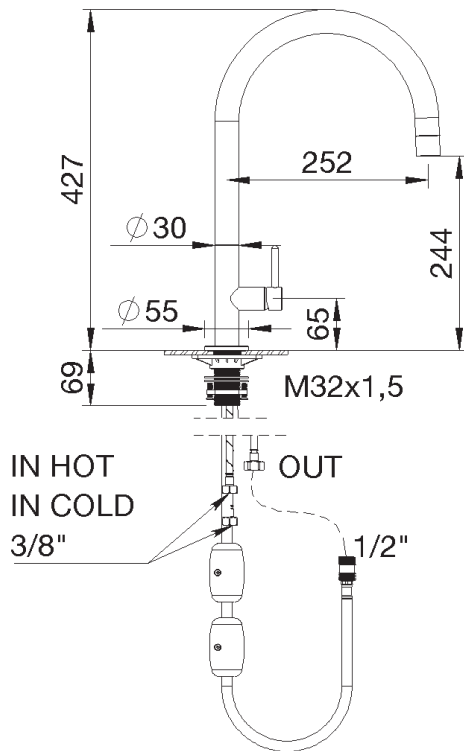

PRODUCT TECHNICAL SHEET			
Collection :	PLUG	Ref. :	<b>4570.--.01</b>

Mitigeur de cuisine, bec mobile 252mm, mousseur extractible

Eéngreeps keukenmengkraan, draaibare uitloop 252mm

Single-lever kitchen mixer, swivel spout 252mm, pull-out aerator

**Picture**

**Product details**

Weight: 2,9 kg

Material: INOX 316L

Internal mechanism : Mixer ceramic cartridge (90°)

**Technical drawing**

RA.V01