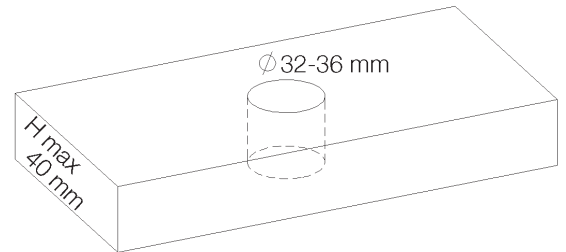

**Picture**

**Product details**

Weight: 2,9 kg

Material: INOX 316L

Internal mechanism : Mixer ceramic cartridge (90°)

**Technical drawing**

RA.V01